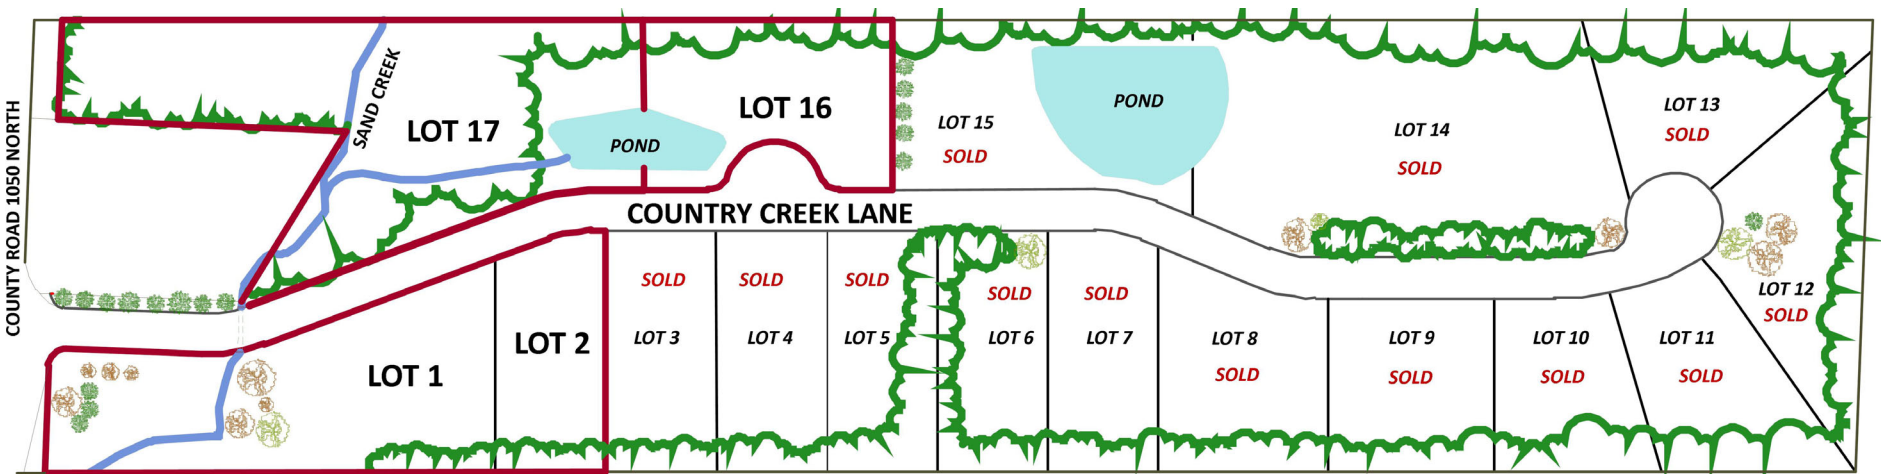

Come home, Relax . . .

Prices Subject to change.