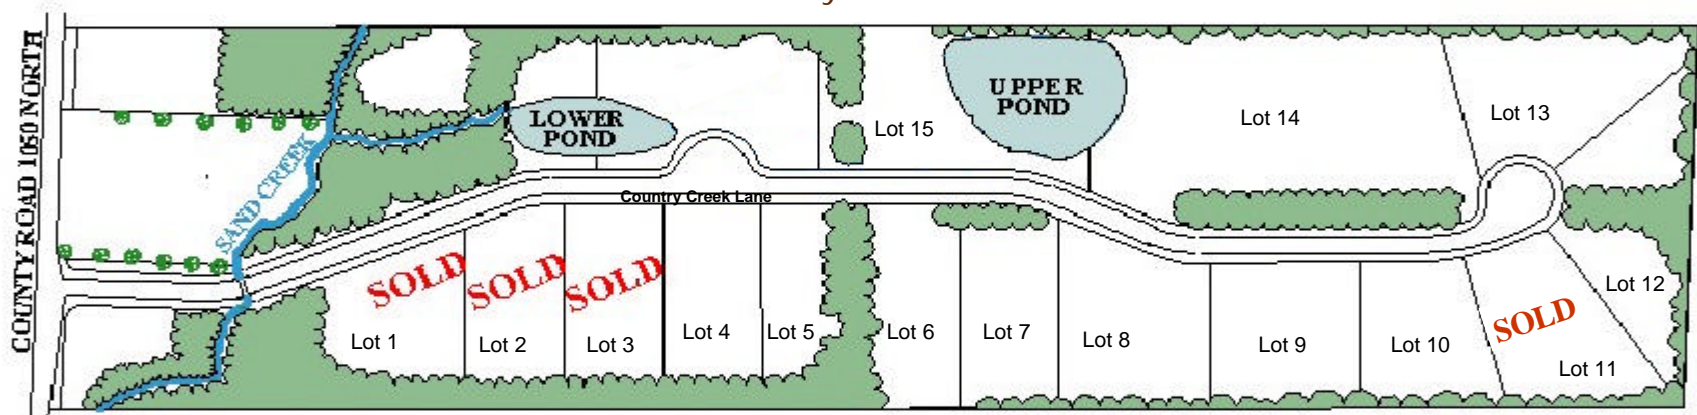

Country Creek Subdivision

Come home, Relax . . .

1. Exclusive Features:
2. ✓ Reserved for Log and Rustic Style Homes
   - ✓ Large Home sites from 1.3 to 4.74 acres
   - ✓ Woods, ponds & creeks on rolling countryside
   - ✓ Lots starting from $49,500
   - ✓ Only 45 minutes south east of downtown Chicago
     in Northwest Indiana

Land sales by: **Frontier Land Company**

For information and pricing call —(219) 395-9540 or 1-(888)-599-8660

www.countrycreeklh.com